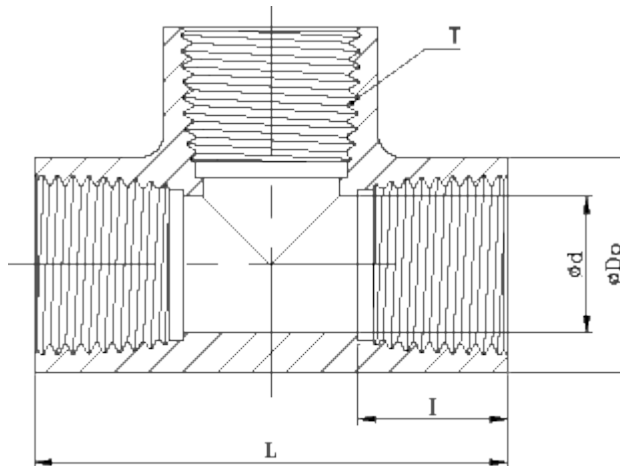

| Size   | Outside Dia | Soket Type |       |       | Structural Diameter |       |        |
|--------|-------------|------------|-------|-------|---------------------|-------|--------|
|        | D0          | d1         | d2    | l     | d                   | L     | T      |
| 1/2"   | 29          | 21.54      | 21.23 | 24.22 | 16                  | 74.44 | 1/2"   |
| 3/4"   | 35          | 26.87      | 26.57 | 27.40 | 22                  | 84.40 | 3/4"   |
| 1"     | 44          | 33.66      | 33.27 | 30.58 | 28                  | 97.16 | 1"     |
| 1-1/4" | 54          | 42.42      | 42.04 | 34.75 | 35                  | 115.5 | 1-1/4" |
| 1-1/2" | 60          | 48.56      | 48.11 | 37.93 | 43                  | 127.9 | 1-1/2" |
| 2"     | 73          | 60.63      | 60.17 | 41.10 | 54                  | 146.2 | 2"     |