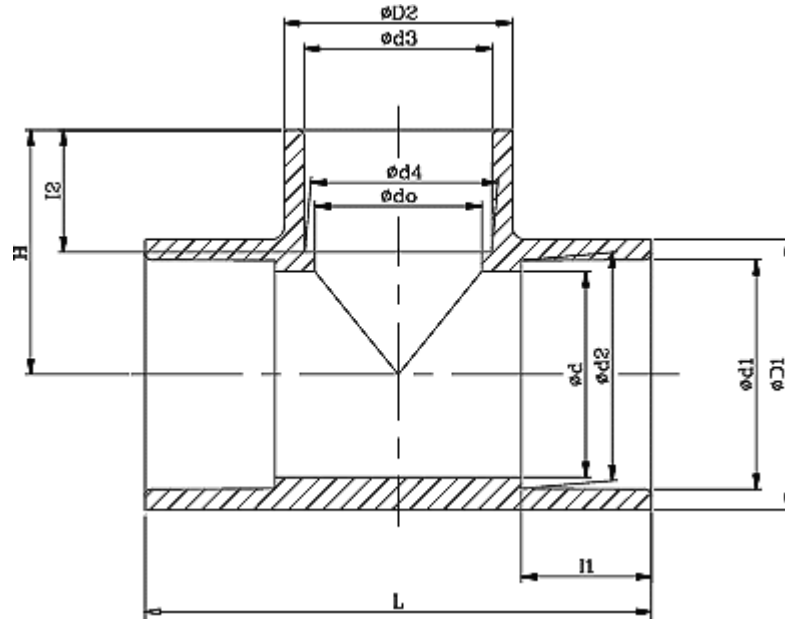

Size	Outside Dia		Soket Type						Structural Diameter			
	D1	D2	d1	d2	l1	d3	d4	l2	L	d	d0	H
3/4"x3/4"x1/2"	35	30.5	26.87	26.57	27.4	21.54	21.23	24.22	85	22	16.5	38.5
1"x1"x1/2"	44	30.5	33.66	33.27	30.58	21.54	21.23	24.22	96	28	16.5	41
1"x1"x3/4"	44	35	33.66	33.27	30.58	26.87	26.57	27.4	96	28	22	44.5
1"x1"x2"	44	73	33.66	33.27	30.58	60.63	60.17	41.1	96	28	28	65
1-1/4"x1-1/4"x1/2"	54	30.5	42.42	42.04	34.75	21.54	21.23	24.22	115.5	28	16.5	44.5
1-1/4"x1-1/4"x3/4"	54	35	42.42	42.04	34.75	26.87	26.57	27.4	115.5	35	22	48
1-1/4"x1-1/4"x1"	54	44	42.42	42.04	34.75	33.66	33.27	30.58	115.5	35	28	52
1/2"x1-1/2"x1/2"	60	30.5	48.56	48.11	37.93	21.54	21.23	24.22	128	35	16.5	48.5
1/2"x1-1/2"x3/4"	60	35	48.56	48.11	37.93	26.87	26.57	27.4	128	41	22	52
1/2"x1-1/2"x1"	60	44	48.56	48.11	37.93	33.66	33.27	30.58	128	41	28	55.5
1/2"x1-1/2"x1-1/4"	60	54	48.56	48.11	37.93	42.42	42.04	34.75	128	41	35	60
2"x2"x1/2"	75	30.5	60.63	60.17	41.1	21.54	21.23	24.22	146	41	16.5	54
2"x2"x3/4"	75	35	60.63	60.17	41.1	26.67	26.57	27.4	146	51.5	22	57.5
2"x2"x1"	75	44	60.63	60.17	41.1	33.66	33.27	30.58	146	51.5	28	60.5
2"x2"x1-1/4"	75	54	60.63	60.17	41.1	42.42	42.04	34.75	146	51.5	35	65
2"x2"x1-1/2"	75	60	60.63	60.17	41.1	48.56	48.11	37.93	146	51.5	43	69
2-1/2"x2-1/2"x1"	89	54	73.38	72.85	47.45	33.66	33.27	30.58	171	65	28	67.5
2-1/2"x2-1/2"x1-1/2"	89	60	73.38	72.85	47.45	48.58	48.11	37.93	171	65	43	75
2-1/2"x2-1/2"x2"	89	73	73.38	72.85	47.45	60.63	60.17	41.1	171	65	54	79
3"x3"x1"	105	44	89.31	88.7	50.63	33.66	33.27	30.58	197	80	28	83
3"x3"x1-1/2"	105	60	89.31	88.7	50.63	48.56	48.11	37.93	197	80	43	87
3"x3"x2"	105	73	89.32	88.7	50.63	60.63	60.17	41.1	197	80	54	95
4"x4"x1"	132	44	114.76	114.07	60.15	33.66	33.27	30.58	238	100	28	90
4"x4"x2"	132	73	114.76	114.07	60.15	60.63	60.17	41.11	238	100	54	97
4"x4"x3"	132	105	114.76	114.07	60.15	89.31	88.71	50.63	238	100	80	110