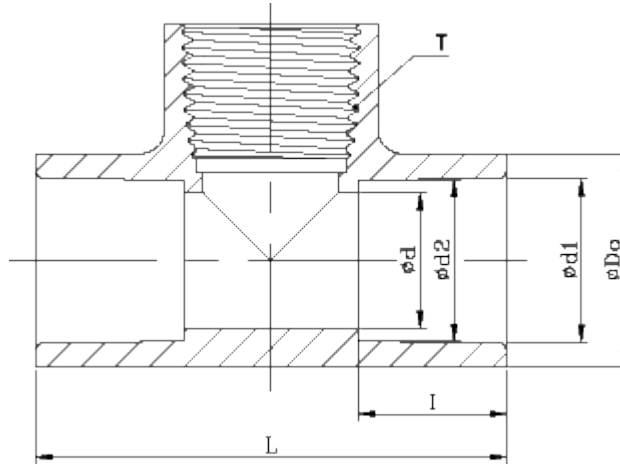

| --     | Outside Dia | Socket Type |        |        | Structural Diameter |       |       |
|--------|-------------|-------------|--------|--------|---------------------|-------|-------|
| Size   | D0          | d1          | d2     | I      | d                   | G     | L     |
| 1/2"   | 29          | 21.54       | 21.23  | 24.22  | 16                  | 13    | 74.44 |
| 3/4"   | 35          | 26.87       | 26.57  | 27.40  | 22                  | 15    | 84.4  |
| 1"     | 44          | 33.66       | 33.27  | 30.58  | 28                  | 18    | 97.16 |
| 1-1/4" | 54          | 42.42       | 42.04  | 34.75  | 35                  | 23    | 115.5 |
| 1-1/2" | 60          | 48.56       | 48.11  | 37.93  | 43                  | 26    | 127.9 |
| 2"     | 73          | 60.63       | 60.17  | 41.10  | 54                  | 32    | 146.2 |
| 2-1/2" | 88          | 73.38       | 72.85  | 47.45  | 65                  | 39    | 172.9 |
| 3"     | 105         | 89.31       | 88.70  | 50.63  | 80                  | 46.5  | 194.3 |
| 4"     | 132         | 114.80      | 114.10 | 60.15  | 100                 | 59    | 238.3 |
| 5"     | 162         | 141.81      | 141.05 | 69.68  | 134                 | 79.32 | 298   |
| 6"     | 191         | 168.83      | 168    | 79.20  | 144                 | 89    | 336.4 |
| 8"     | 246         | 219.84      | 218.69 | 104.60 | 200                 | 115   | 439.2 |
| 10"    | 306.5       | 273.81      | 372.67 | 130    | 240                 | 145   | 550   |
| 12"    | 364         | 324.61      | 323.47 | 155    | 290                 | 175   | 600   |