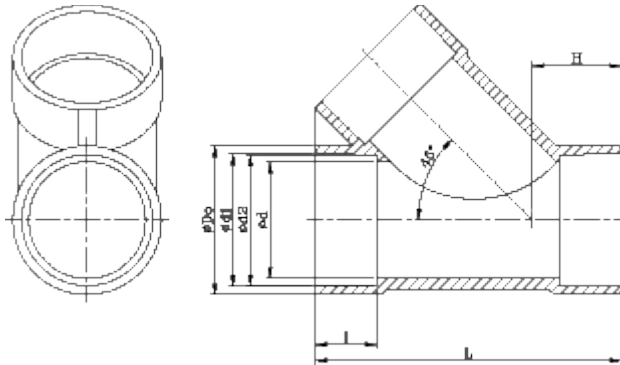

Size	Outside Dia	Soket Type			Structural Diameter		
	D0	d1	d2	l	d	H	L
3"	106	89.31	88.7	49	74	68	222
4"	132	114.7 6	114.0 7	59	100	83	277
6"	191	168.8 3	168	79	150	114	393